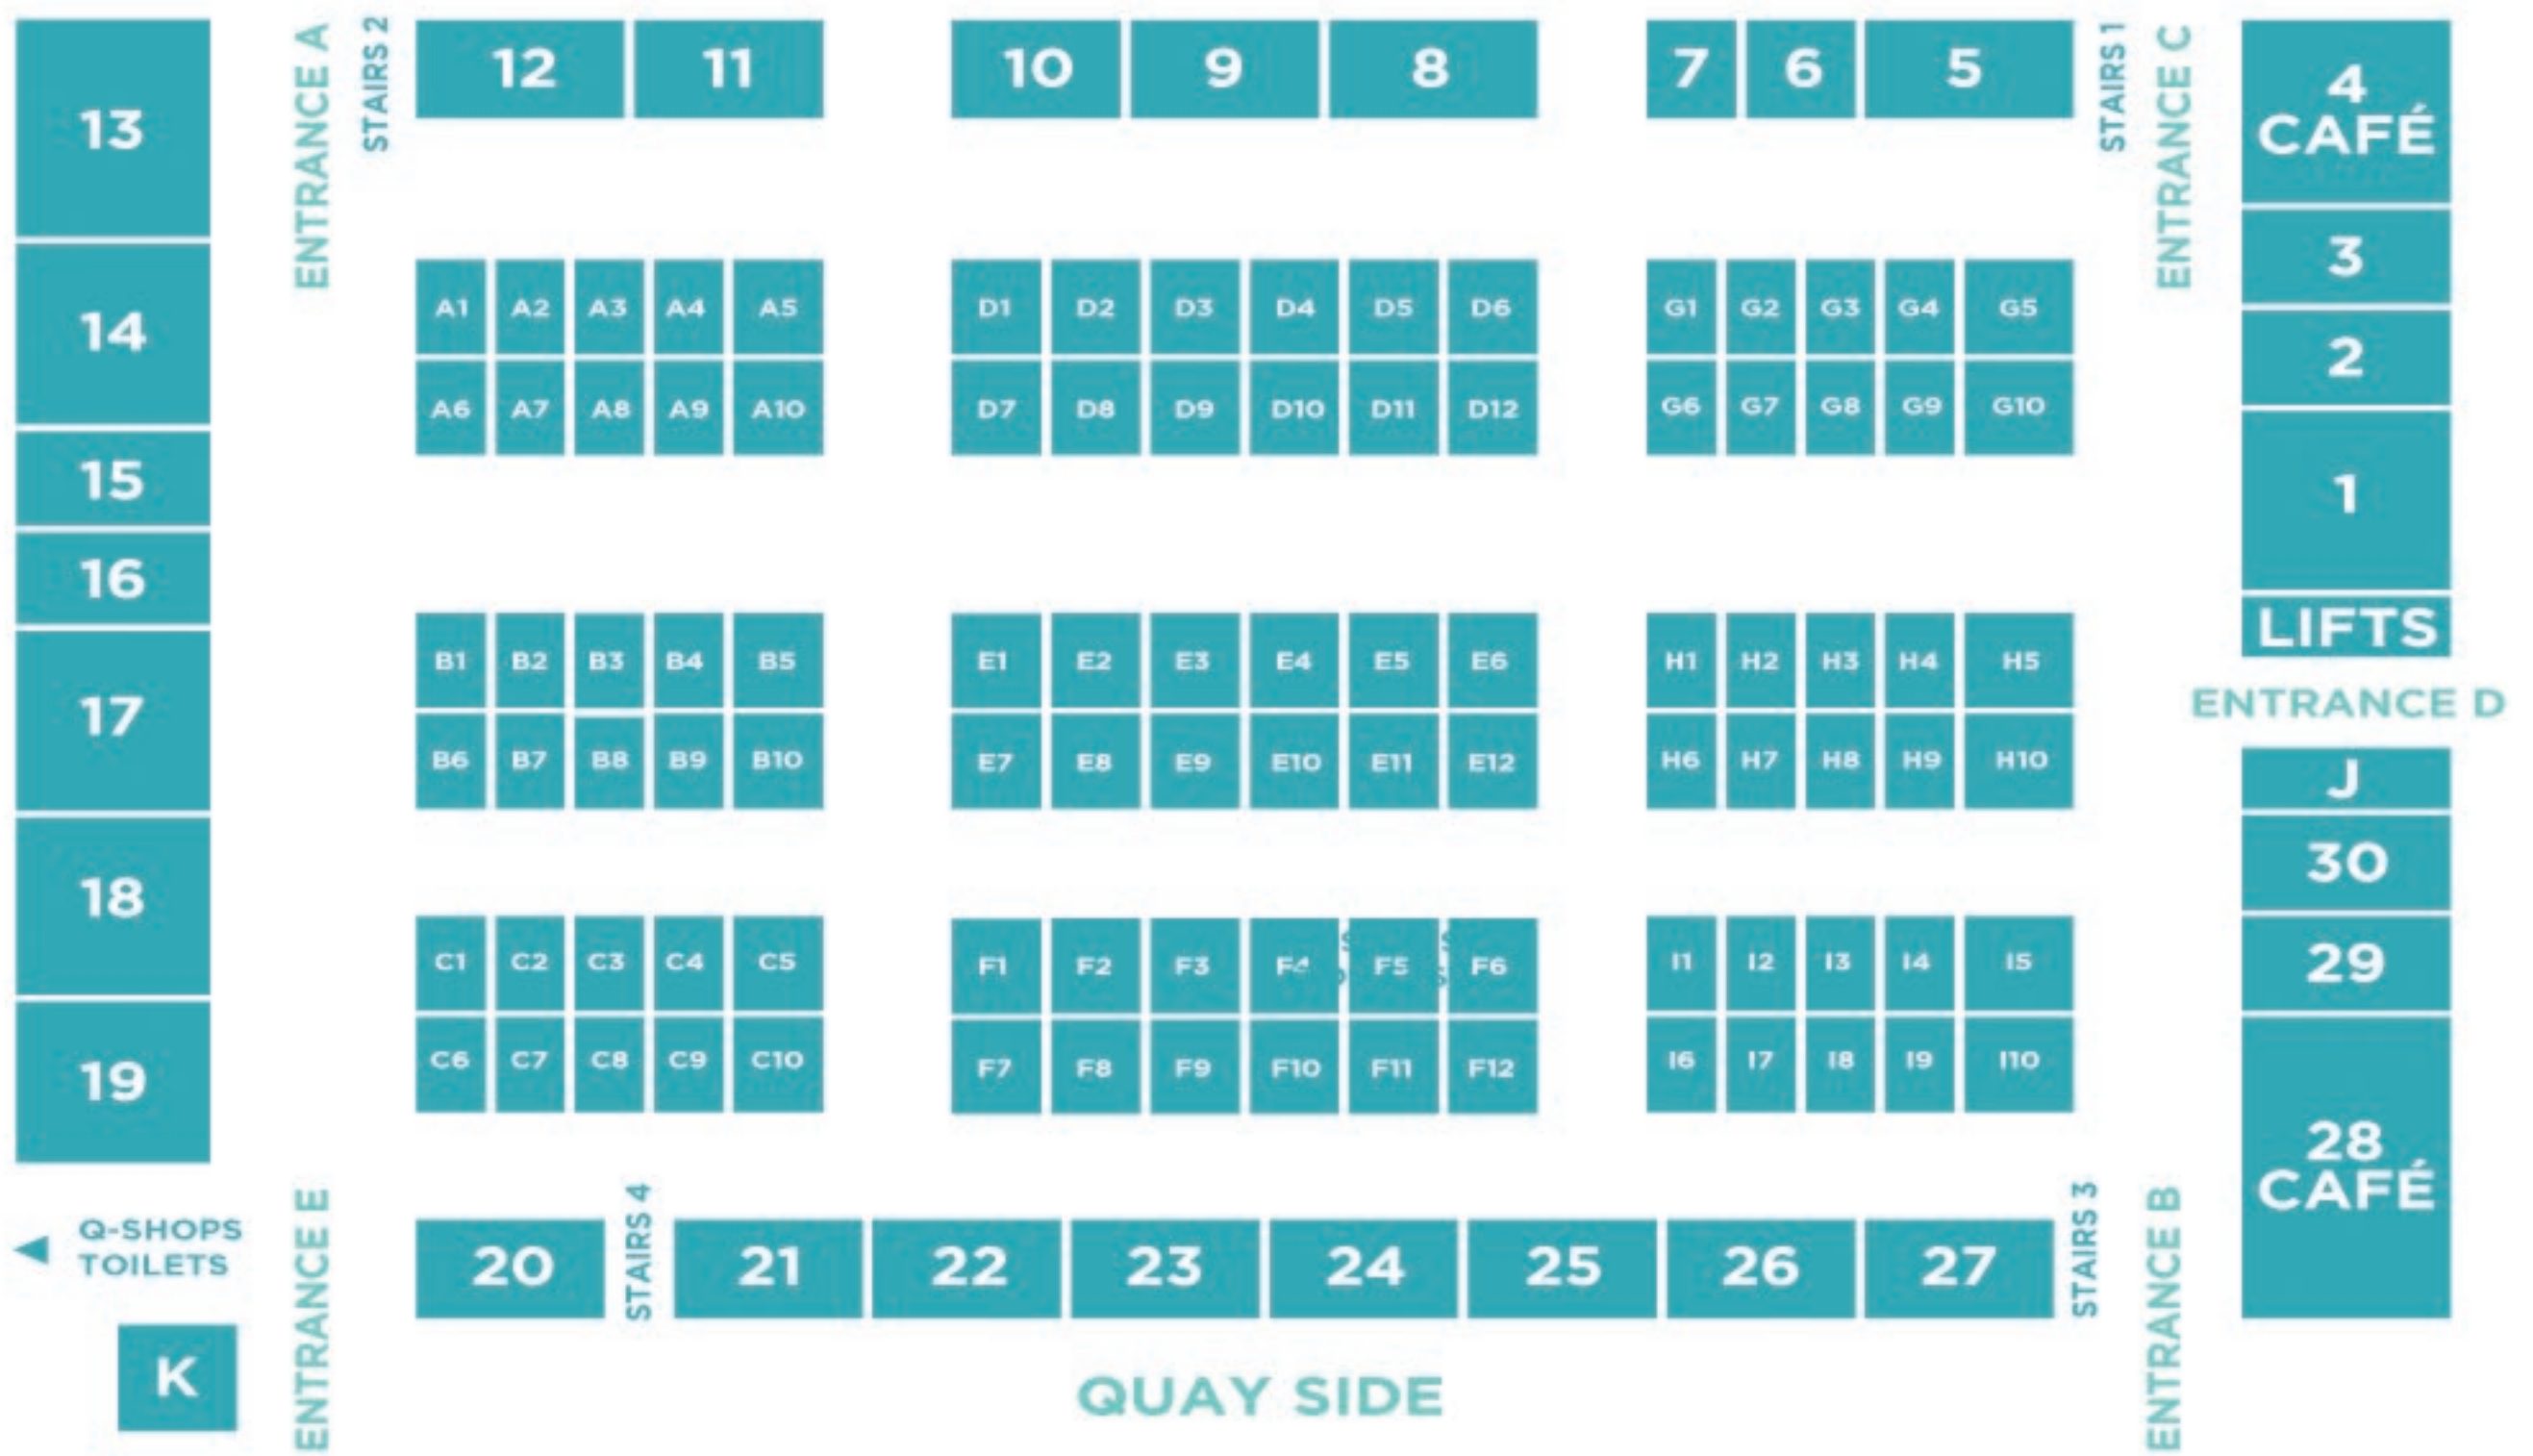

BILLINGSGATE MARKET

HALL LAYOUT OF SHOPS & STANDS

BILLINGSGATE MARKET

HALL LAYOUT OF SHOPS & STANDS

- | | | | | |
|----------------------------------|-------------------------------|---------------------------|-------------------------------|-------------------------|
| 1 A.H. Cox Ltd. | A1 John Stockwell Ltd. | D1 R. Spencer | F7 S & A Hart | I5 A. A. Lyons |
| 2 R & G Shellfish | A2 John Stockwell Ltd. | D2 R. Spencer | F8 S & A Hart | I6 Bards |
| 3 R & G Shellfish | A3 Seahawk | D3 J.Bennett Jnr. | F9 S & A Hart | I7 Bards |
| 4 Piggy's Cafe | A4 R Spencer | D4 Fawsitt Fish | F10 J. Bennett | I8 Bards |
| 5 J.P Exotic | A5 R Spencer | D5 Fawsitt Fish | F11 J. Bennett | I9 Lobo Seafood |
| 6 J.P Exotic | A6 Asian Fresh | D6 Leleu & Morris | F12 Bards | I10 Lobo Seafood |
| 7 Billingsgate Exotic | A7 Asian Fresh | D7 T. Bush | G1 Billingsgate Exotic | J Chamberlains |
| 8 Fawsitt Fish | A8 Asian Fresh | D8 Simmo's | G2 Billingsgate Exotic | K Mick's Eels |
| 9 J. Bennett Jnr. | A9 VACANT | D9 Simmo's | G3 Billingsgate Exotic | |
| 10 C.J Newnes | A10 VACANT | D10 Leleu & Morris | G4 Billingsgate Exotic | |
| 11 Seahawk | B1 Asian Fresh | D11 Leleu & Morris | G5 R & G Shellfish | |
| 12 Seahawk | B2 Asian Fresh | D12 Leleu & Morris | G6 Cyprus Fisheries | |
| 13 John Stockwell Ltd. | B3 Selsea | E1 Lawrence Bros. | G7 Cyprus Fisheries | |
| 14 John Stockwell Ltd. | B4 Selsea | E2 West & Sun Ltd. | G8 Cyprus Fisheries | |
| 15 RAO | B5 Selsea | E3 West & Sun Ltd. | G9 Cyprus Fisheries | |
| 16 C.T. Holmes | B6 Lobo Seafood | E4 West & Sun Ltd. | G10 Afrikana | |
| 17 C.T. Holmes | B7 Lobo Seafood | E5 Wren & Hines | H1 J. Bennett | |
| 18 Mick's Eels Suppy Ltd. | B8 Selsea | E6 Wren & Hines | H2 A. H. Cox | |
| 19 Seahawk | B9 Selsea | E7 Lawrence Bros. | H3 A. H. Cox | |
| 20 S & A Hart Ltd | B10 Selsea | E8 Asian Pearl | H4 A. H. Cox | |
| 21 Polydor | C1 Mick's Eels | E9 Asian Pearl | H5 A. H. Cox | |
| 22 Polydor | C2 Polydor | E10 J. Nash & Sons | H6 Roger Barton | |
| 23 J. Bennett | C3 J. Ovenell | E11 J. Nash & Sons | H7 Roger Barton | |
| 24 J. Bennett | C4 J. Ovenell | E12 J. Nash & Sons | H8 Roger Barton | |
| 25 J. Bennett | C5 J. Ovenell | F1 Bobby's Fish | H9 Roger Barton | |
| 26 Viviers UK Ltd. | C6 Mick's Eels | F2 Bobby's Fish | H10 Roger Barton | |
| 27 L.G Wicker | C7 Polydor | F3 J. Nash & Sons | I1 A. A. Lyons | |
| 28 Billingsgate Cafe | C8 Polydor | F4 J. Nash & Sons | I2 A. A. Lyons | |
| 29 Lacelin (Lobos) | C9 RAO | F5 C & A Seafoods | I3 A. A. Lyons | |
| 30 Lacelin (Lobos) | C10 RAO | F6 C & A Seafoods | I4 A. A. Lyons | |